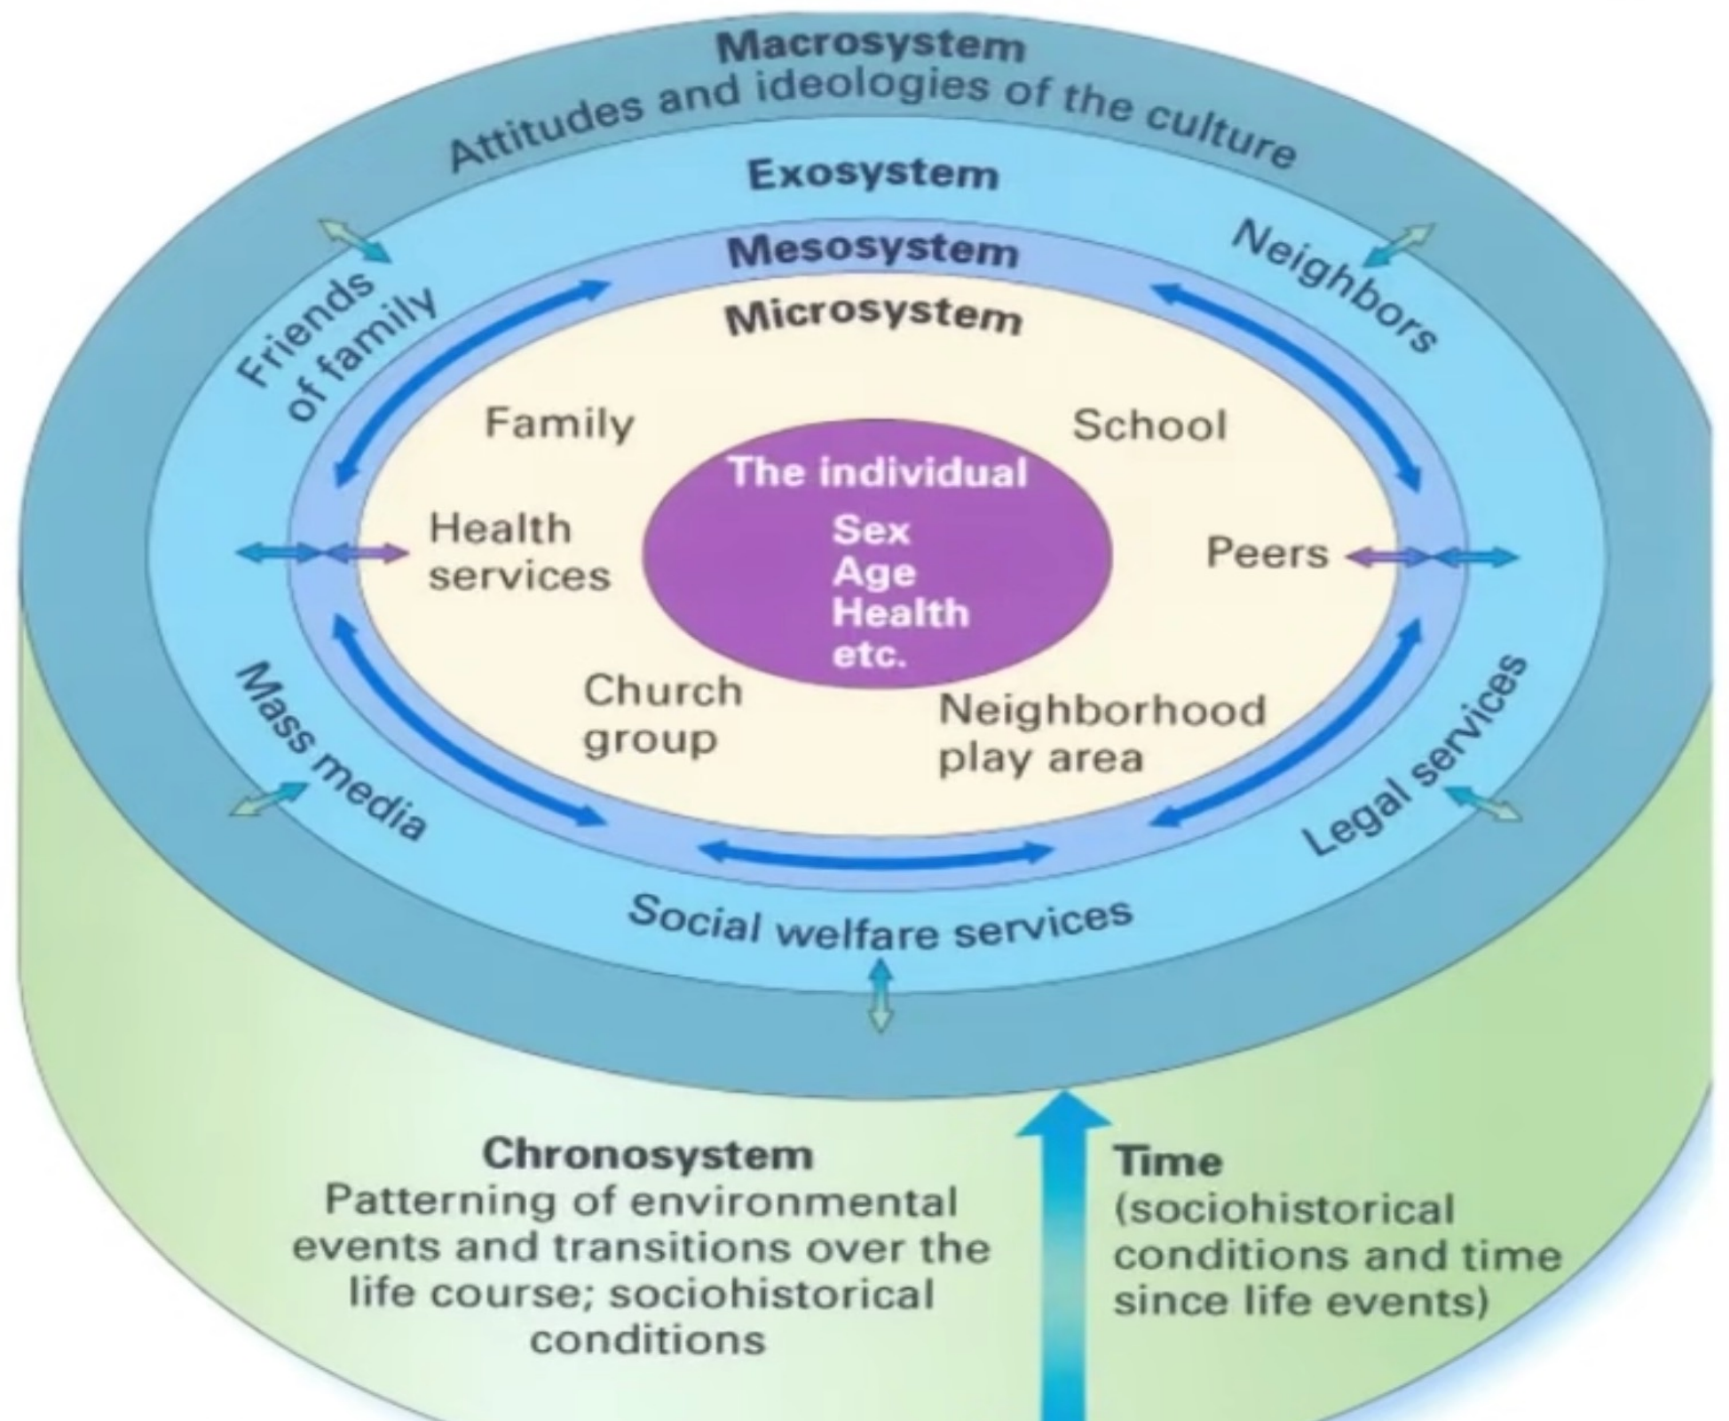

CHECK IN QUESTION(S):

WHAT IS PSYCHOLOGICAL
RESEARCH?

WHAT CAN IT TELL US?

THE BEGINNING™

DEFINING COMMUNITY PSYCHOLOGY

Community psychology goes beyond an individual focus and integrates social, cultural, economic, political, environmental, and international influences to promote positive change, health, and empowerment at individual and systemic levels.

Sharing Non-Physical Spaces?

Sharing Experiences?

Sharing History?

Sharing Privilege Oppression?

Sharing Physical Spaces?

Sharing Ideologies?

Sharing Feelings?

Sharing Identities?

Sharing Relationships?

Community Psychologists believe each of these things and more can contribute to and even create communities.

WHAT MAKES A COMMUNITY?

ECOLOGICAL VIEWS

- This theory originally posited by Bronfenbrenner in 1977 looks at the many different relationships between individuals and the many contexts they exist in.
- Values the importance of each relationship and recognizes many forces at play within a community.

ACTIVITY: WHAT'S A COMMUNITY ISSUE?

- In small groups discuss what you feel some of the most pressing issues of our time are. Narrow your groups focus to a single issue.
- Where did this issue come from?
- What does it look like now?
- What groups of people are the most impacted by this issue? Least impacted?
- How do you feel this issue should be addressed?